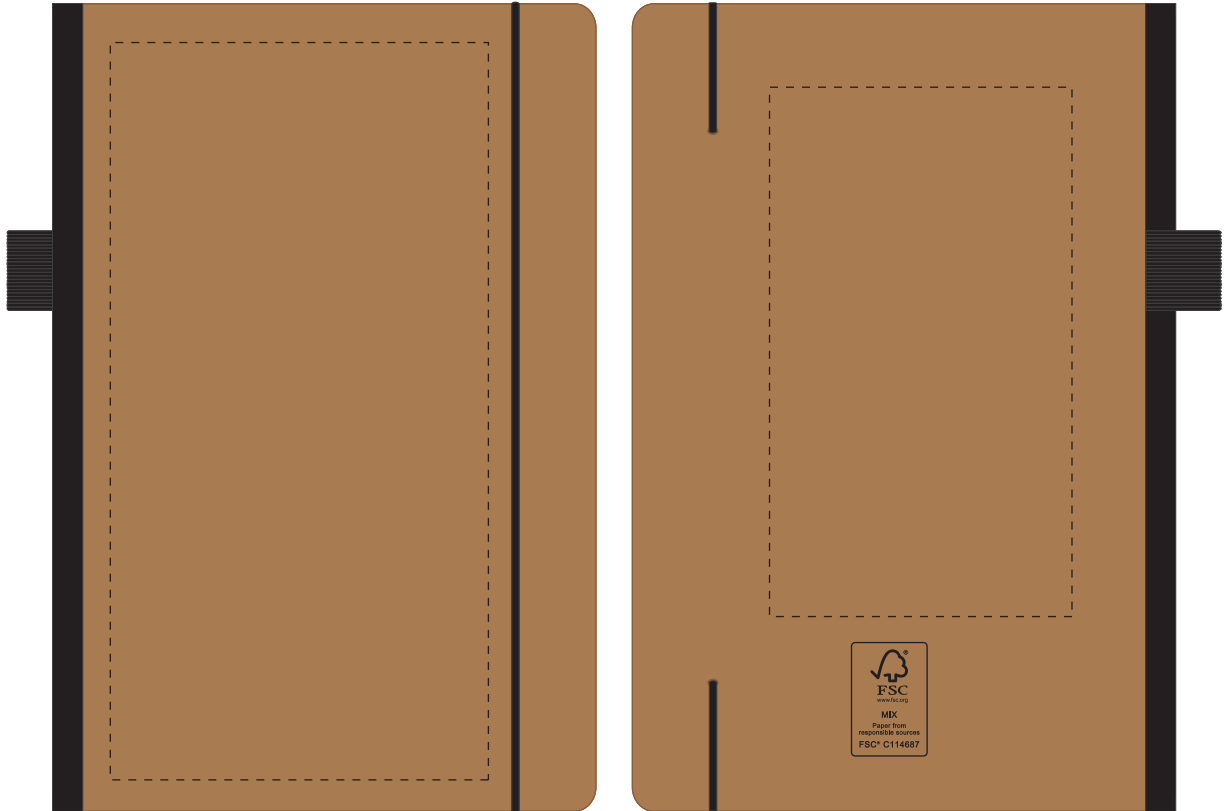

Your Ref:	Quantity:	Product Code: QS0363
Our Ref:	Version: 1	Product Colour: NATURAL

PRINTING CONCERNS:**PRODUCT INFO: DUE TO THE NATURE OF THE PRODUCT THE PRINT POSITION MAY VARY BY 2 - 3 MM**

We stock this item in the following colours

**PANTONE REFERENCE(S)**

Full Colour Printing

ARTWORK SCALE 50%

Product Image for visualisation
- colours may vary

- CENTRED TO PRINT AREA
- CENTRED TO NOTEBOOK

The dashed line is to demonstrate print area and will not appear on your printed item

To proceed, please approve visual via the online system.

ARTWORK SCALE 100%
Max print area: 195mm x 100mm

ARTWORK SCALE 100%
Max print area: 140mm x 80mm